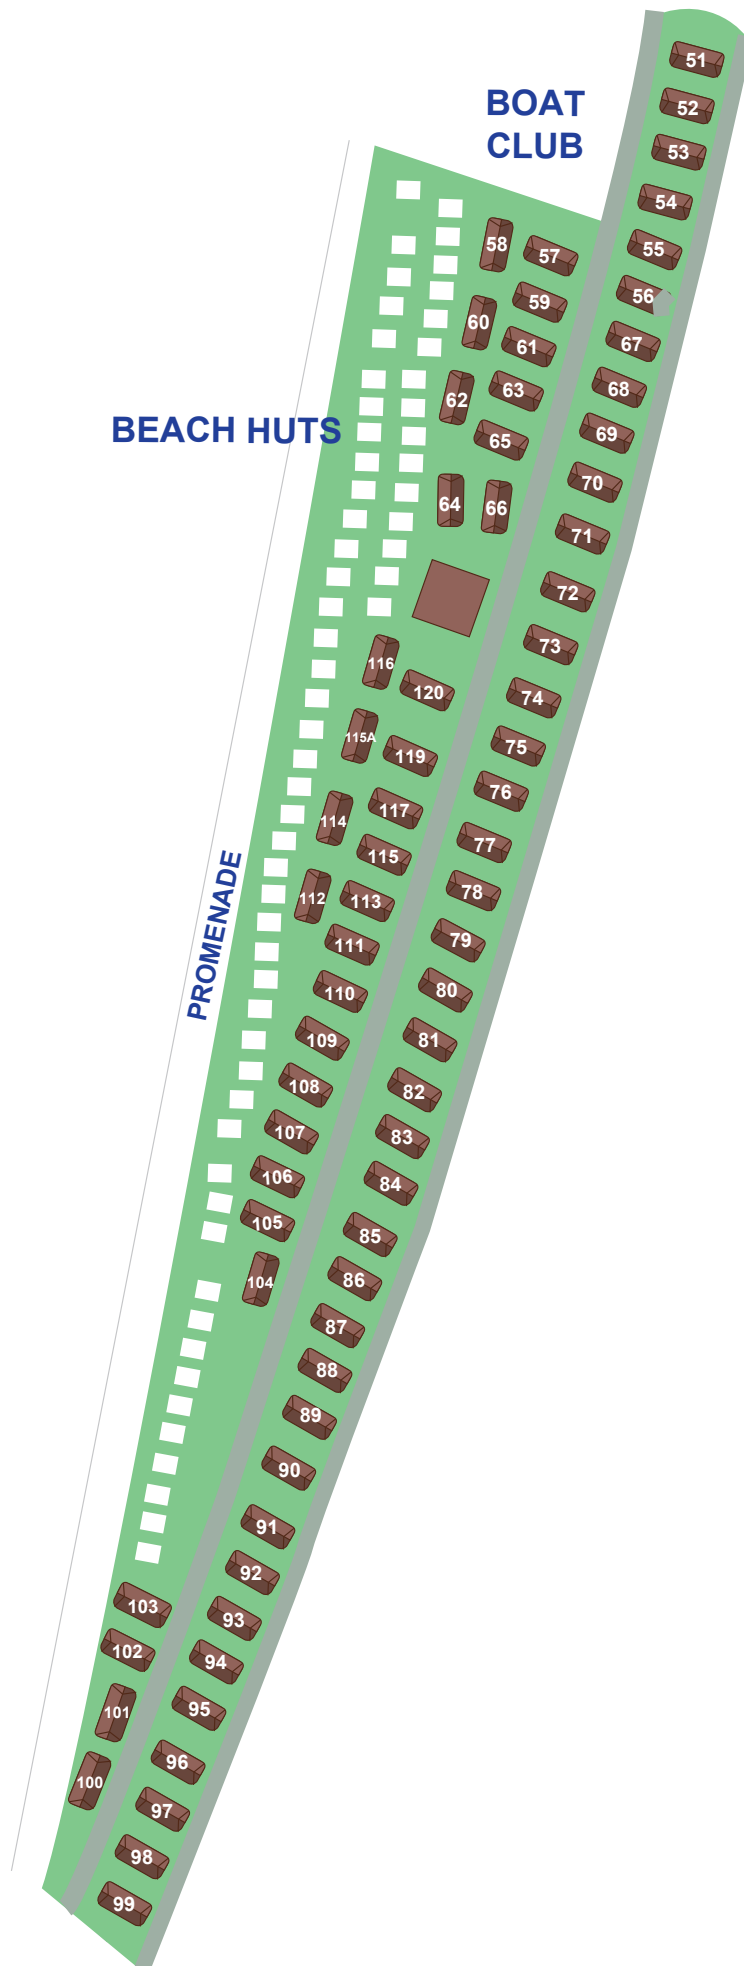

4Shores The Promenade Caravan Park (SOUTH) Hunstanton PE36 5BA

4Shores The Promenade Caravan Park (NORTH) Hunstanton PE36 5BA